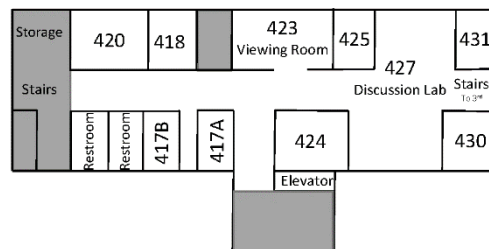

Building Map

School of Social Work

1350 University Ave.

1st Floor

2nd Floor

3rd Floor

4th Floor

Nearby Parking Lots

Fees apply

Directly adjacent

- Lot 20 - 1390 University Avenue.

Within one city block

- Lot 27 (Nancy Nicholas Hall Garage) - 1330 Linden Drive.

Within two city blocks

- Lot 17 - 1525 Engineering Drive
- Lot 80 (Union South Garage) - 1308 West Dayton Street