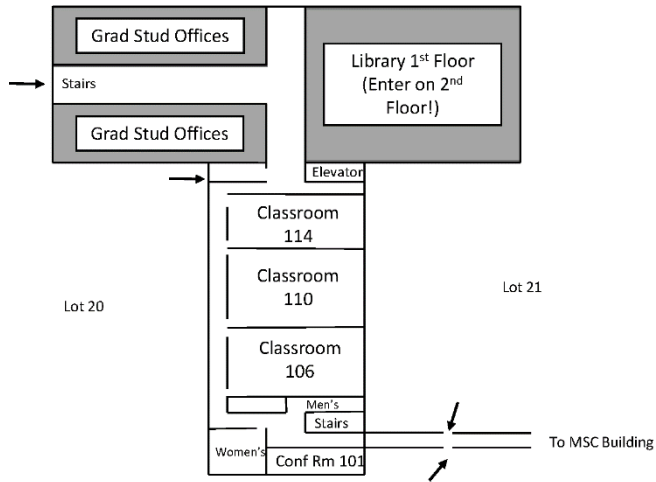

Building Map

School of Social Work

1350 University Ave.

1st Floor

2nd Floor

3rd Floor

4th Floor

Nearby Parking Lots

Fees apply

Directly adjacent

- Lot 20 - 1390 University Avenue.

Within one city block

- Lot 27 (Nancy Nicholas Hall Garage) - 1330 Linden Drive.

Within two city blocks

- Lot 17 - 1525 Engineering Drive
- Lot 80 (Union South Garage) - 1308 West Dayton Street