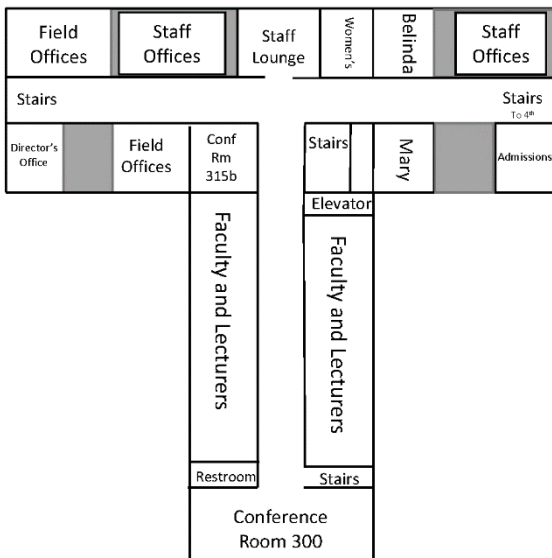

Building Map

School of Social Work

1350 University Ave.

1st Floor

2nd Floor

3rd Floor

4th Floor

Nearby Parking Lots

Fees apply

Directly adjacent

- Lot 20 - 1390 University Avenue.

Within one city block

- Lot 27 (Nancy Nicholas Hall Garage) - 1330 Linden Drive.

Within two city blocks

- Lot 17 - 1525 Engineering Drive
- Lot 80 (Union South Garage) - 1308 West Dayton Street