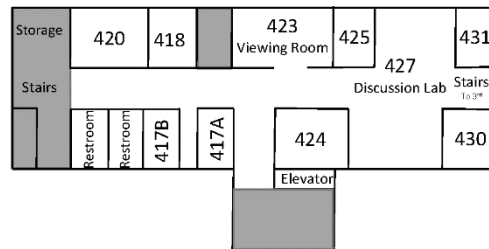

Building Map

School of Social Work

1350 University Ave.

1st Floor

2nd Floor

3rd Floor

4th Floor

Nearby Parking Lots

Fees apply

Directly adjacent

- Lot 20 - 1390 University Avenue.

Within one city block

- Lot 27 (Nancy Nicholas Hall Garage) - 1330 Linden Drive.

Within two city blocks

- Lot 17 - 1525 Engineering Drive
- Lot 80 (Union South Garage) - 1308 West Dayton Street