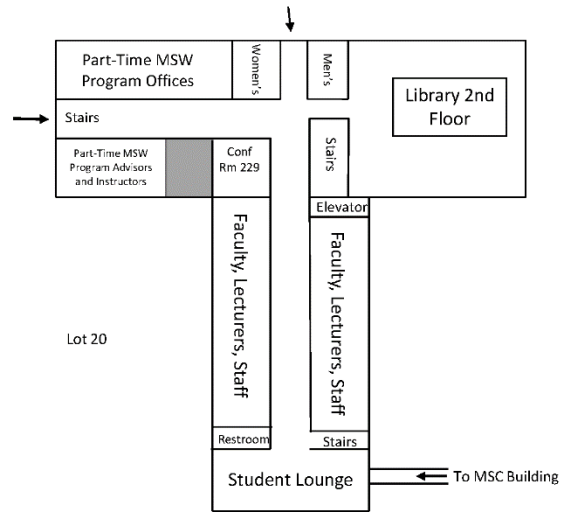

Building Map

School of Social Work

1350 University Ave.

1st Floor

2nd Floor

3rd Floor

4th Floor

Nearby Parking Lots

Fees apply

Directly adjacent

- Lot 20 - 1390 University Avenue.

Within one city block

- Lot 27 (Nancy Nicholas Hall Garage) - 1330 Linden Drive.

Within two city blocks

- Lot 17 - 1525 Engineering Drive
- Lot 80 (Union South Garage) - 1308 West Dayton Street