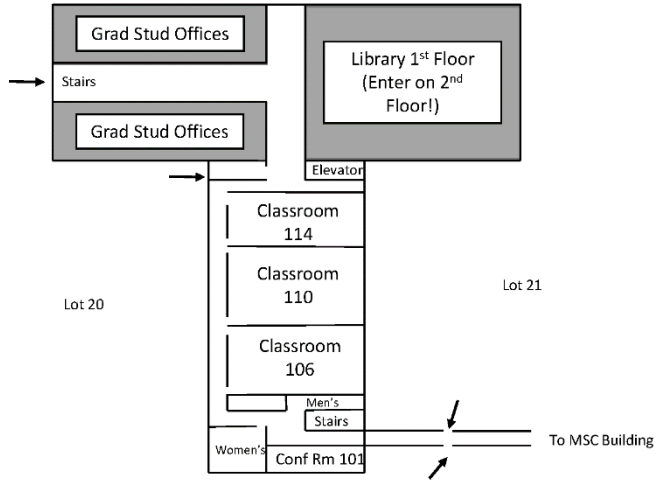

Building Map

School of Social Work

1350 University Ave.

1st Floor

2nd Floor

3rd Floor

4th Floor

Nearby Parking Lots

Fees apply

Directly adjacent

- Lot 20 - 1390 University Avenue.

Within one city block

- Lot 27 (Nancy Nicholas Hall Garage) - 1330 Linden Drive.

Within two city blocks

- Lot 17 - 1525 Engineering Drive
- Lot 80 (Union South Garage) - 1308 West Dayton Street