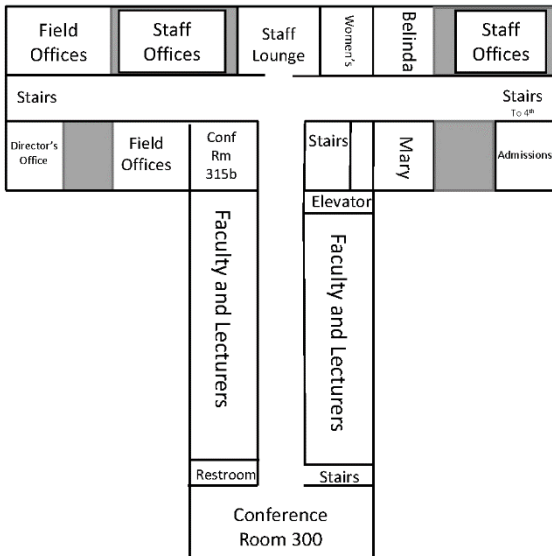

Building Map

School of Social Work

1350 University Ave.

1st Floor

2nd Floor

3rd Floor

4th Floor

Nearby Parking Lots

Fees apply

Directly adjacent

- Lot 20 - 1390 University Avenue.

Within one city block

- Lot 27 (Nancy Nicholas Hall Garage) - 1330 Linden Drive.

Within two city blocks

- Lot 17 - 1525 Engineering Drive
- Lot 80 (Union South Garage) - 1308 West Dayton Street